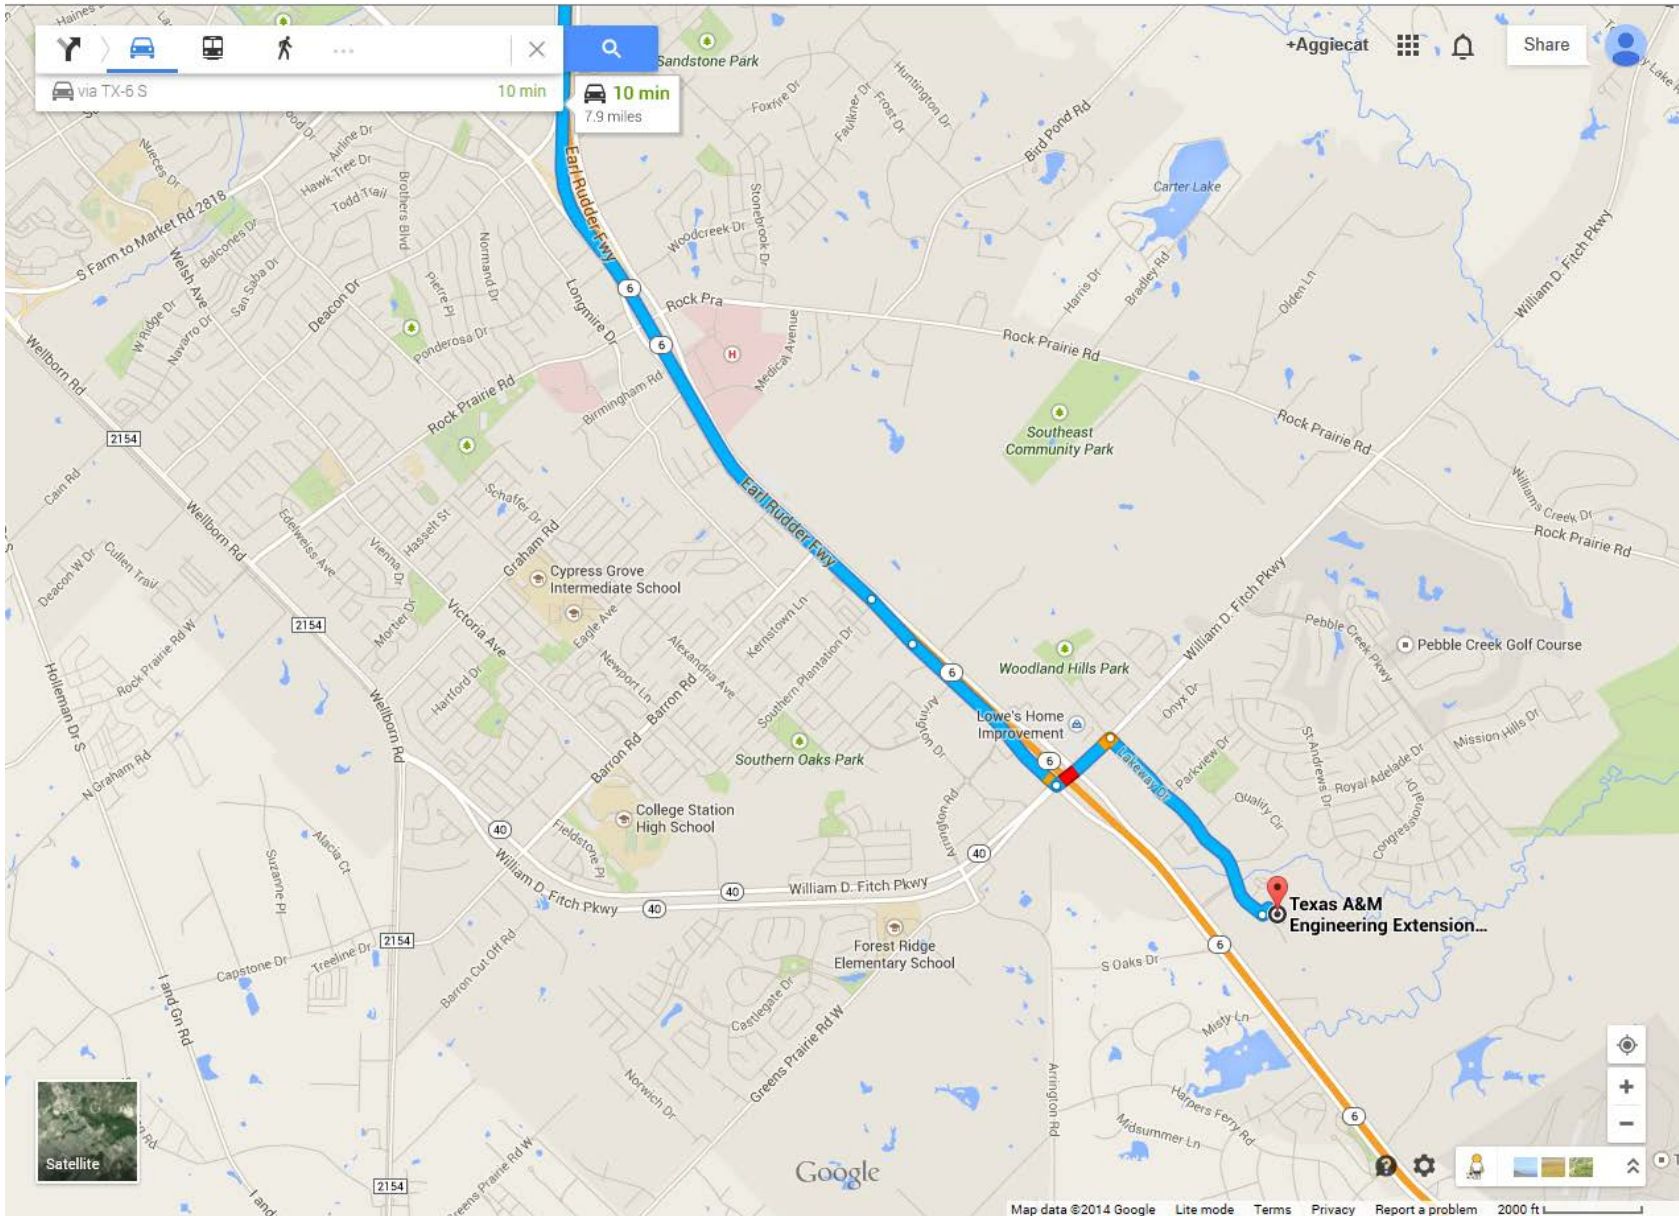

Map to TEEEX State Headquarters Building

200 Technology Drive
Room 1105A
College Station, TX 77845