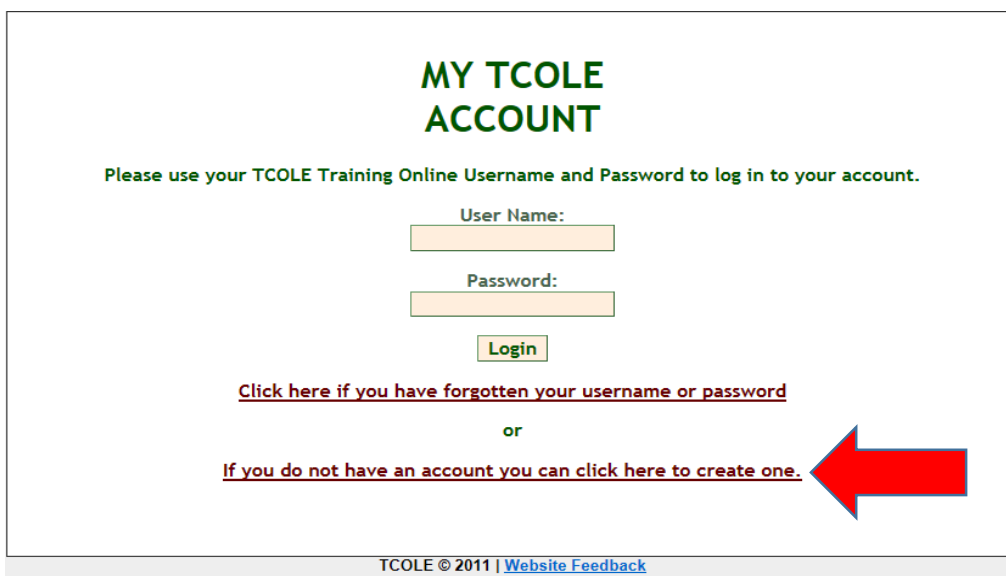

## TCOLE Rules Course for Jailers and Telecommunicators

Once a student has successfully passed our Basic County Corrections course they must also complete Texas Commission on Law Enforcement's (TCOLE) new "TCOLE Rules Overview (for Jailers and Telecommunicators)" course and pass the rules examination prior to taking the licensing exam. This course is located on the MyTCOLE Learning website. The student can access the website from the TCOLE homepage [www.tcole.texas.gov](http://www.tcole.texas.gov)

Once on the TCOLE page they must go to the "MyTCOLE Account" link on the left side of the page.

This will redirect them to the "MyTCOLE Account" page. If this is their first time on the "MyTCOLE Account" site they will be required to create a user account.