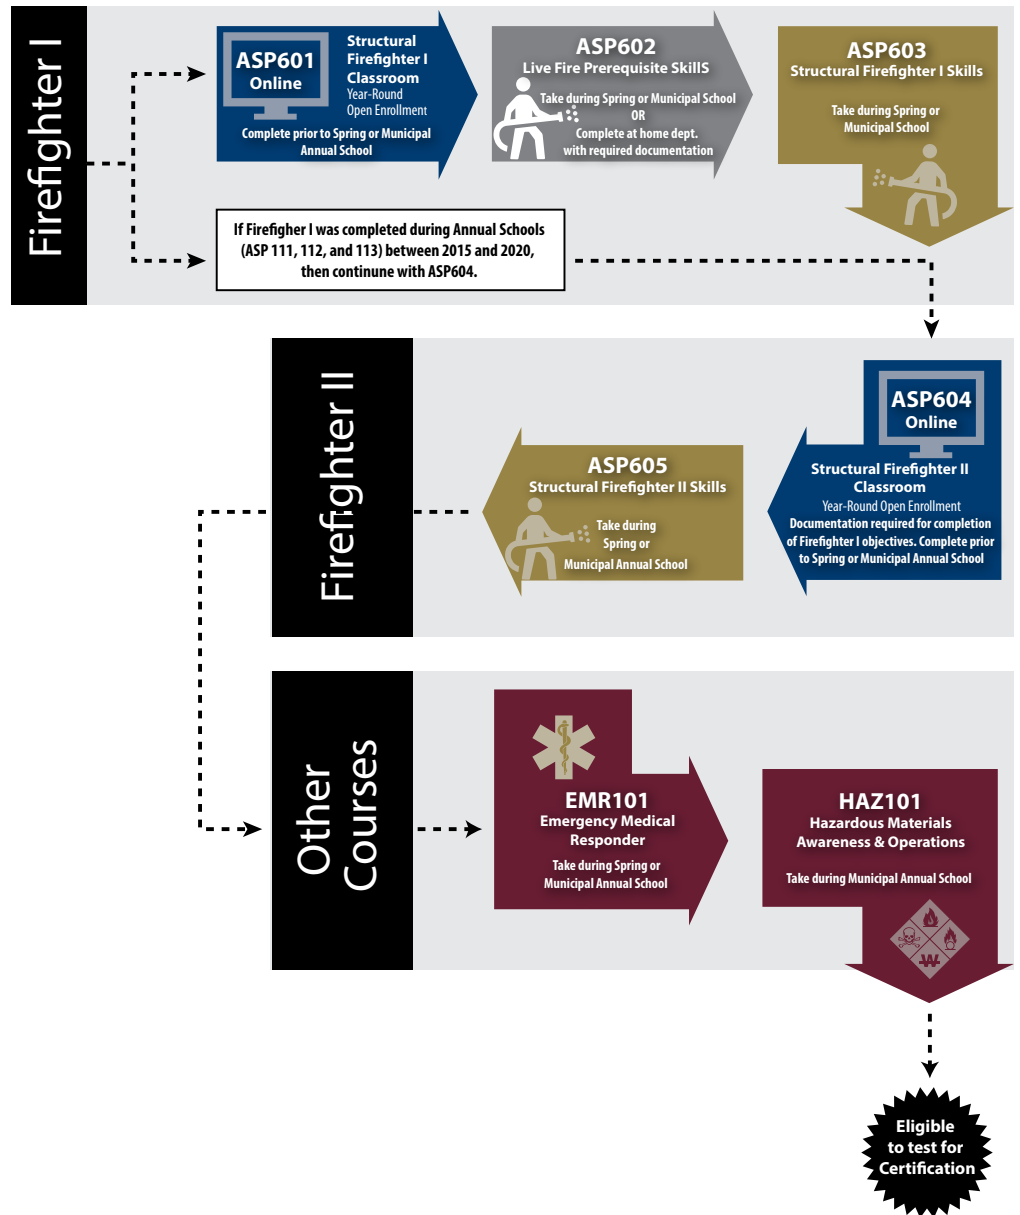

Annual Schools Path to Firefighter I and II Certification

Register Online

Firefighter I

- [ASP601—Structural Firefighter I Classroom \(online\)](#)
- [ASP602—Live Fire Prerequisite Skills](#)
- [ASP603—Structural Firefighter I Skills Completer](#)

Firefighter II

- [ASP604—Structural Firefighter II Classroom \(online\)](#)
- [ASP605—Structural Firefighter II Skills Completer](#)

Other Courses

- [EMR101—Emergency Medical Responder](#)
- [HAZ101—Hazardous Materials Awareness and Operations](#)

Register Online
[TEEX.org/
ANNUALSCHOOLS](http://TEEX.org/ANNUALSCHOOLS)