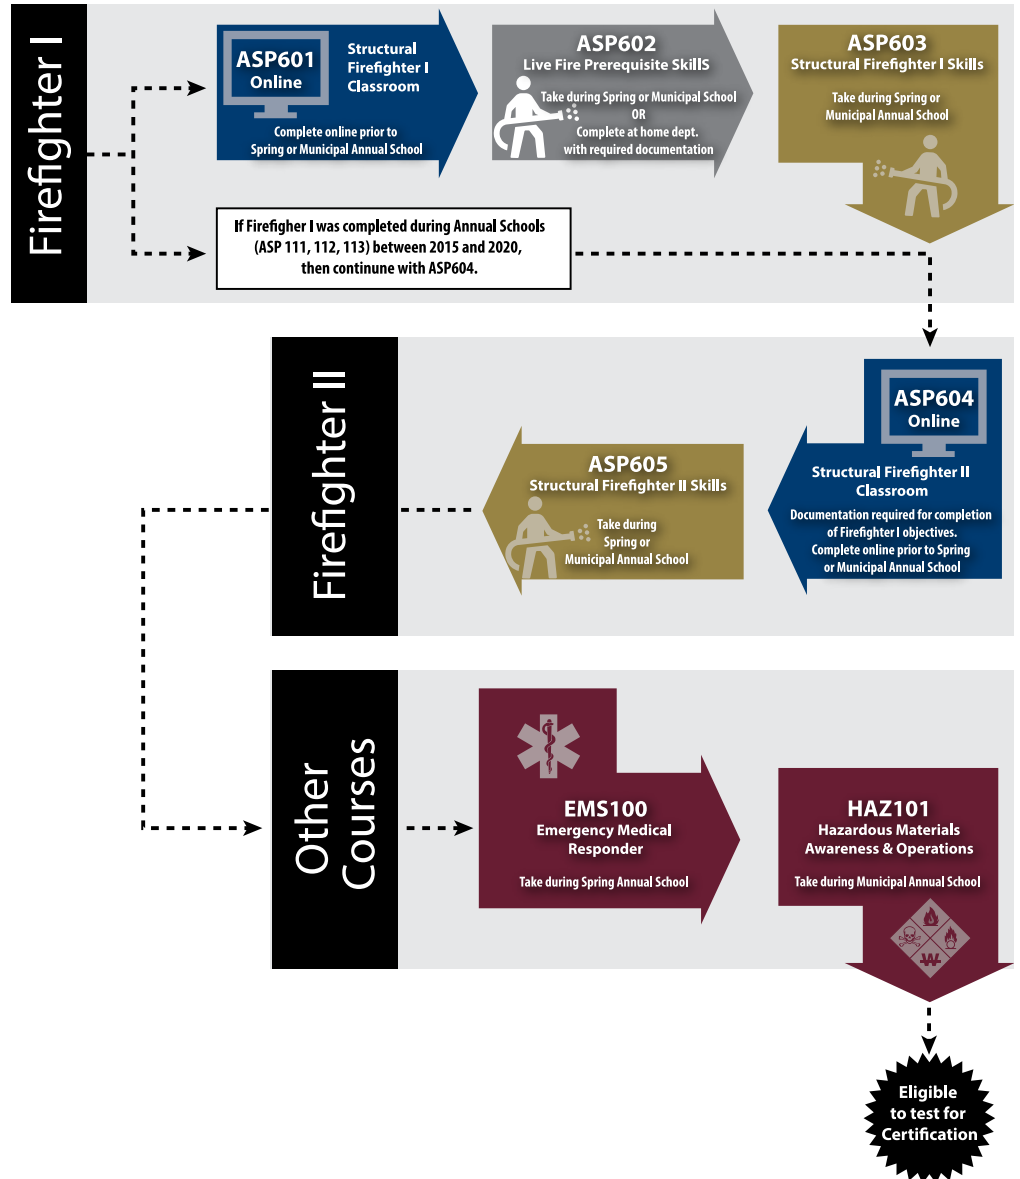

New Annual Schools Path to Firefighter I and II Certification

Register Online

Firefighter I

- [ASP601—Structural Firefighter I Classroom](#)
- [ASP602—Live Fire Prerequisite Skills](#)
- [ASP603—Structural Firefighter I Skills Completer](#)

Firefighter II

- [ASP604—Structural Firefighter II Classroom \(online\)](#)
- [ASP605—Structural Firefighter II Skills Completer](#)

Other Courses

- [EMS100—Emergency Medical Responder](#)
- [HAZ101—Hazardous Materials Awareness and Operations](#)