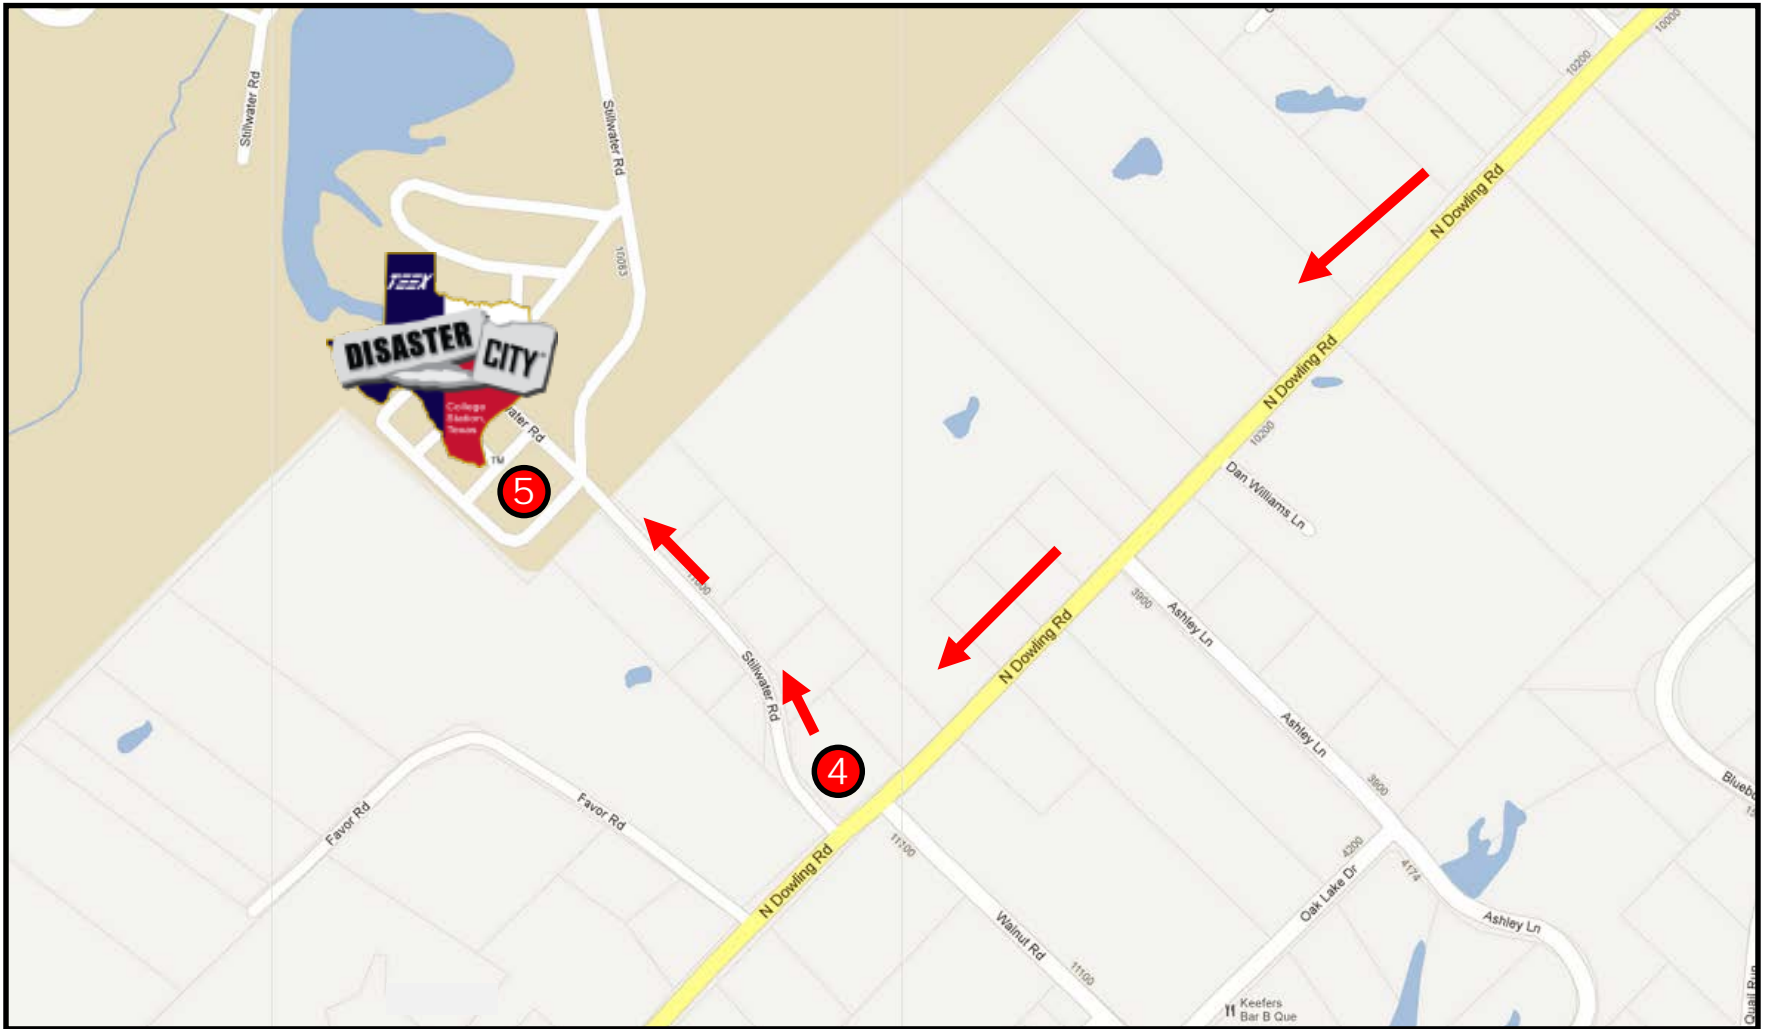

Driving Directions to Disaster City®

Located in College Station, TX

[Print these pages in Landscape](#)

The physical address:

Rescue Offices and Classrooms
Building 137
Enter Gate I (as in India)
11000 Stillwater Road
College Station, TX 77845

Disaster City is located within 8 minutes of the George Bush Presidential Library in College Station, TX

From the George Bush Presidential Library

- 1 Drive on Harvey Mitchell Parkway towards Wellborn Road
- 2 Turn right on Holleman at the Traffic Light.
- 3 Turn Right onto North Dowling Road at the Stop Sign. Drive 1.3 miles and **slow down**
- 4 Turn Right on Stillwater Road. This turn is easy to miss, if you get to Favor Rd, turn around.
- 5 Building 137 is on the left after entering Gate I (as in India) – **see next page for more details**

From the George Bush Presidential Library

- ④ Turn Right on Stillwater Road. This turn is easy to miss, if you get to Favor Rd, turn around.
 - ⑤ Building 137 is on the left after entering Gate I (as in India)
- The address for GPS or Google Maps is 11000 Stillwater Road, College Station, TX 77845