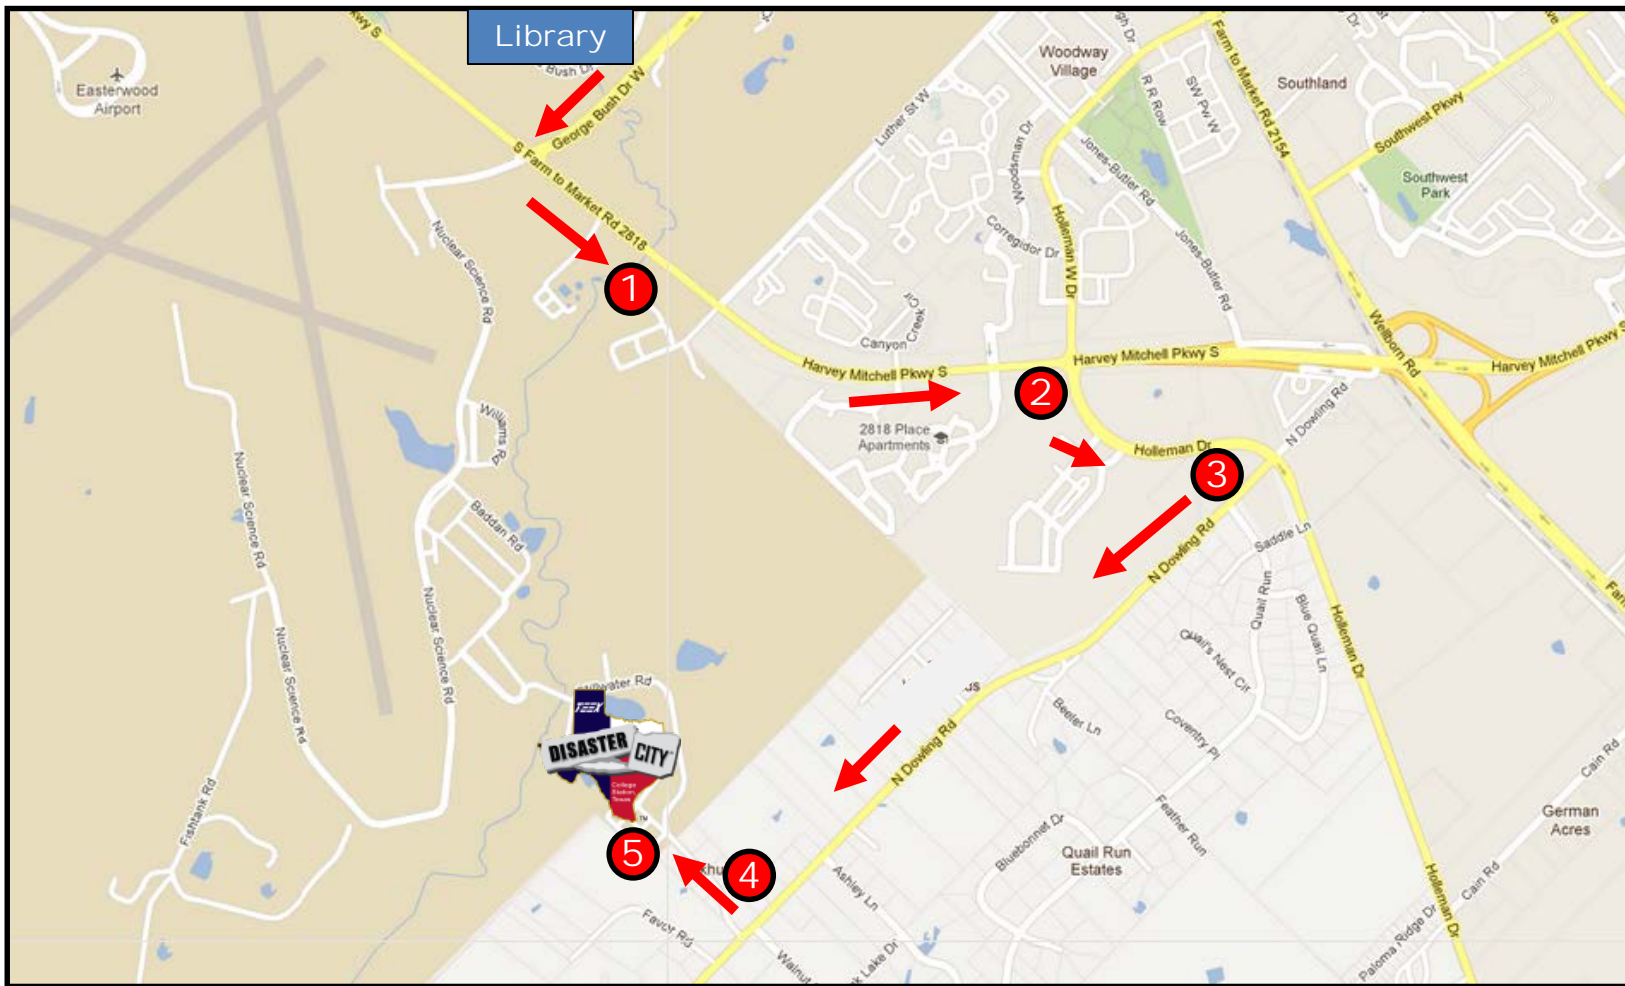

Driving Directions to Disaster City®

Located in College Station, TX

[Print these pages in Landscape](#)

The physical address:

Rescue Offices and Classrooms
Building 137
Enter Gate I (as in India)
11000 Stillwater Road
College Station, TX 77845

Disaster City is located within 8 minutes of the George Bush Presidential Library in College Station, TX

From the George Bush Presidential Library

- 1 Drive on Harvey Mitchell Parkway towards Wellborn Road
- 2 Turn right on Holleman at the Traffic Light.
- 3 Turn Right onto North Dowling Road at the Stop Sign. Drive 1.3 miles and **slow down**
- 4 Turn Right on Stillwater Road. This turn is easy to miss, if you get to Favor Rd, turn around.
- 5 Building 137 is on the left after entering Gate I (as in India) – **see next page for more details**

From the George Bush Presidential Library

- ④ Turn Right on Stillwater Road. This turn is easy to miss, if you get to Favor Rd, turn around.
 - ⑤ Building 137 is on the left after entering Gate I (as in India)
- The address for GPS or Google Maps is 11000 Stillwater Road, College Station, TX 77845