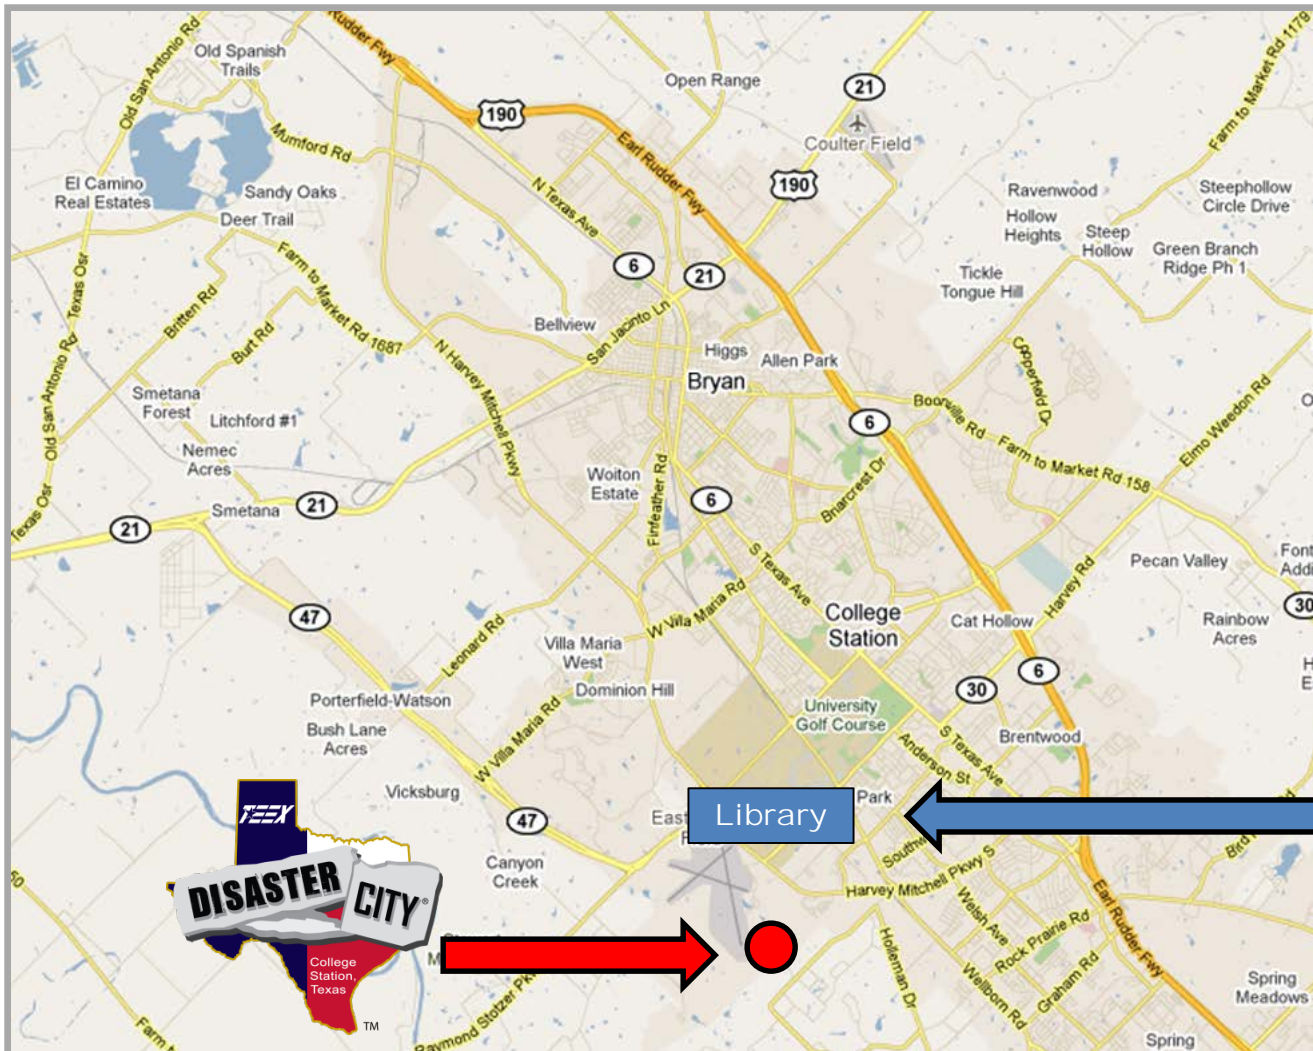

Driving Directions to Disaster City®

Located in College Station, TX

[Print these pages in Landscape](#)

The physical address:

Rescue Offices and Classrooms
Building 137
Enter Gate I (as in India)
11000 Stillwater Road
College Station, TX 77845

Disaster City is located within 8 minutes of the George Bush Presidential Library in College Station, TX

From the George Bush Presidential Library

- 1 Drive on Harvey Mitchell Parkway towards Wellborn Road
- 2 Turn right on Holleman at the Traffic Light.
- 3 Turn Right onto North Dowling Road at the Stop Sign. Drive 1.3 miles and **slow down**
- 4 Turn Right on Stillwater Road. This turn is easy to miss, if you get to Favor Rd, turn around.
- 5 Building 137 is on the left after entering Gate I (as in India) – **see next page for more details**

From the George Bush Presidential Library

- ④ Turn Right on Stillwater Road. This turn is easy to miss, if you get to Favor Rd, turn around.
 - ⑤ Building 137 is on the left after entering Gate I (as in India)
- The address for GPS or Google Maps is 11000 Stillwater Road, College Station, TX 77845